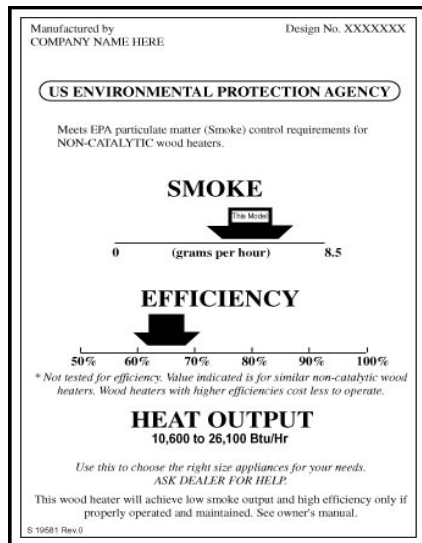

List of EPA Certified Wood Stoves September 22, 2011

EPA Wood Heater Program

Enclosed is the list of wood stoves certified by the United States Environmental Protection Agency (EPA). An EPA certified wood stove or wood heating appliance has been independently tested by an accredited laboratory to meet a particulate emissions limit of 7.5* grams per hour for noncatalytic wood stoves and 4.1* grams per hour for catalytic wood stoves. All wood heating appliances subject to the New Source Performance Standard for New Residential Wood Heaters under the Clean Air Act offered for sale in the United States are required to meet these emission limits. An EPA certified wood stove can be identified by a temporary paper label attached to the front of the wood stove and a permanent metal label affixed to the back or side of the wood stove (See examples below). Please contact John DuPree at 202-564-5950 should you have questions regarding a particular model line or manufacturer.

* **Temporary Wood Stove Label**

Permanent Wood Stove Label

Wood stoves offered for sale in the state of Washington must meet a particulate emissions limit of 4.5 grams per hour for non catalytic wood stoves and 2.5 grams per hour for catalytic wood stoves.